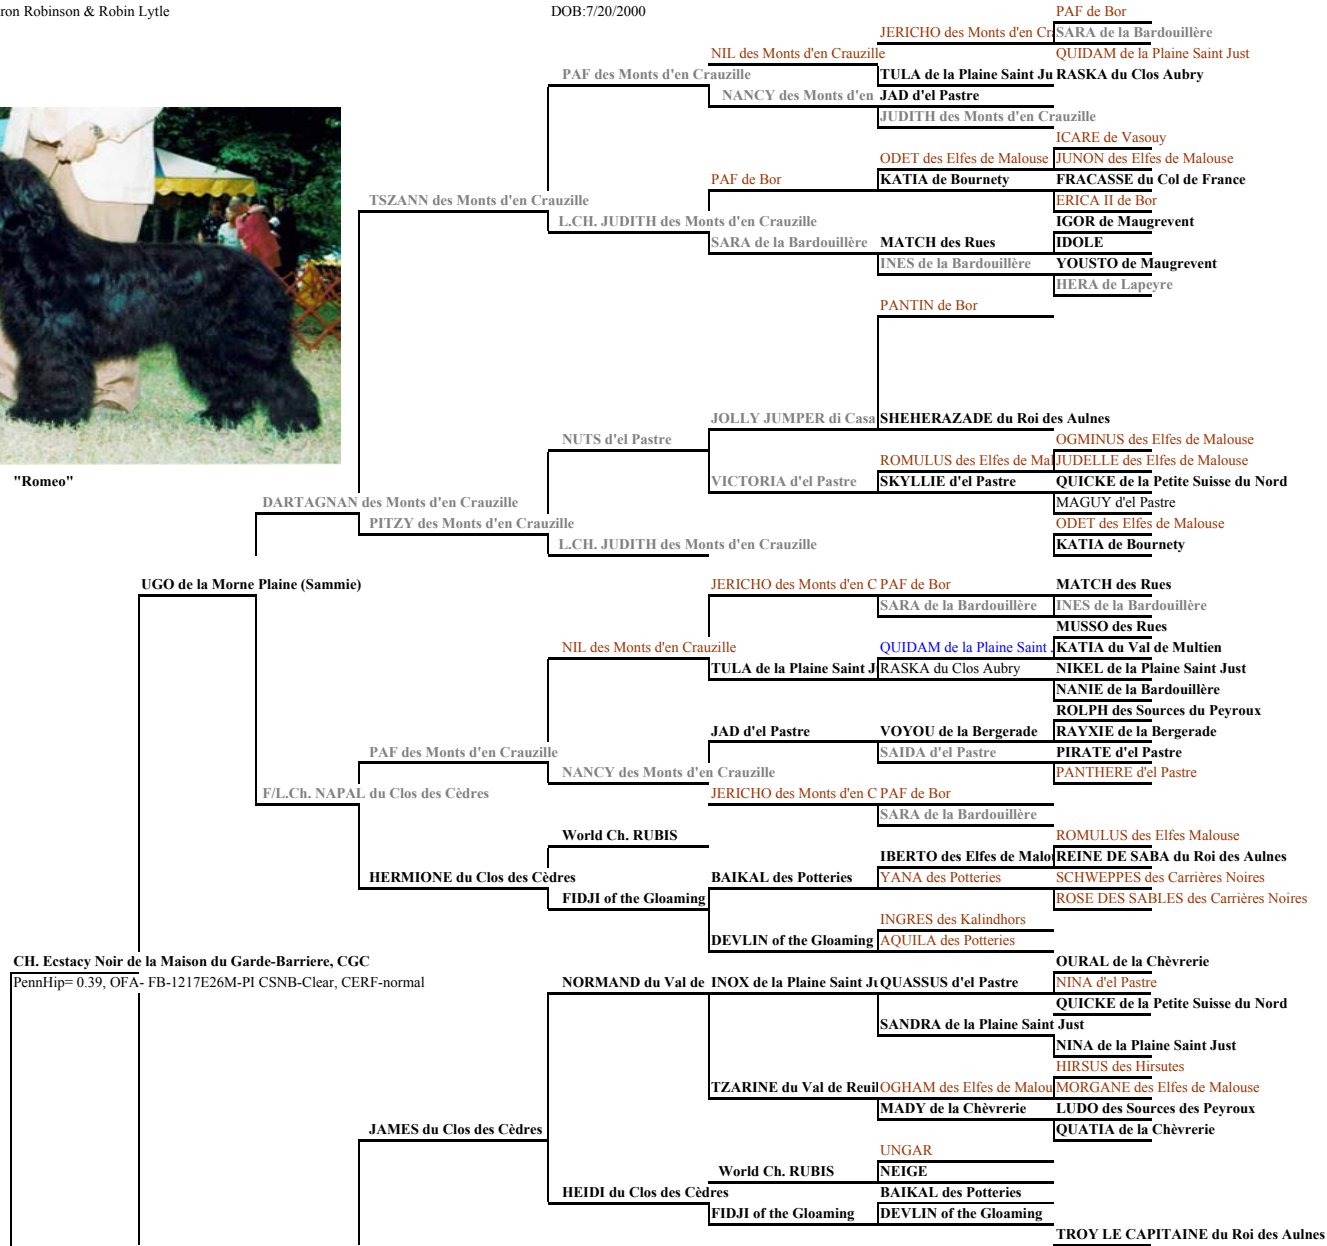

Breeders: Sharon Robinson & Robin Lytle

DOB:7/20/2000

"Romeo"

"Riva"

CH. Sagi Noire Cinnamon Spice

"Spice"

Italics=Hall of Fame