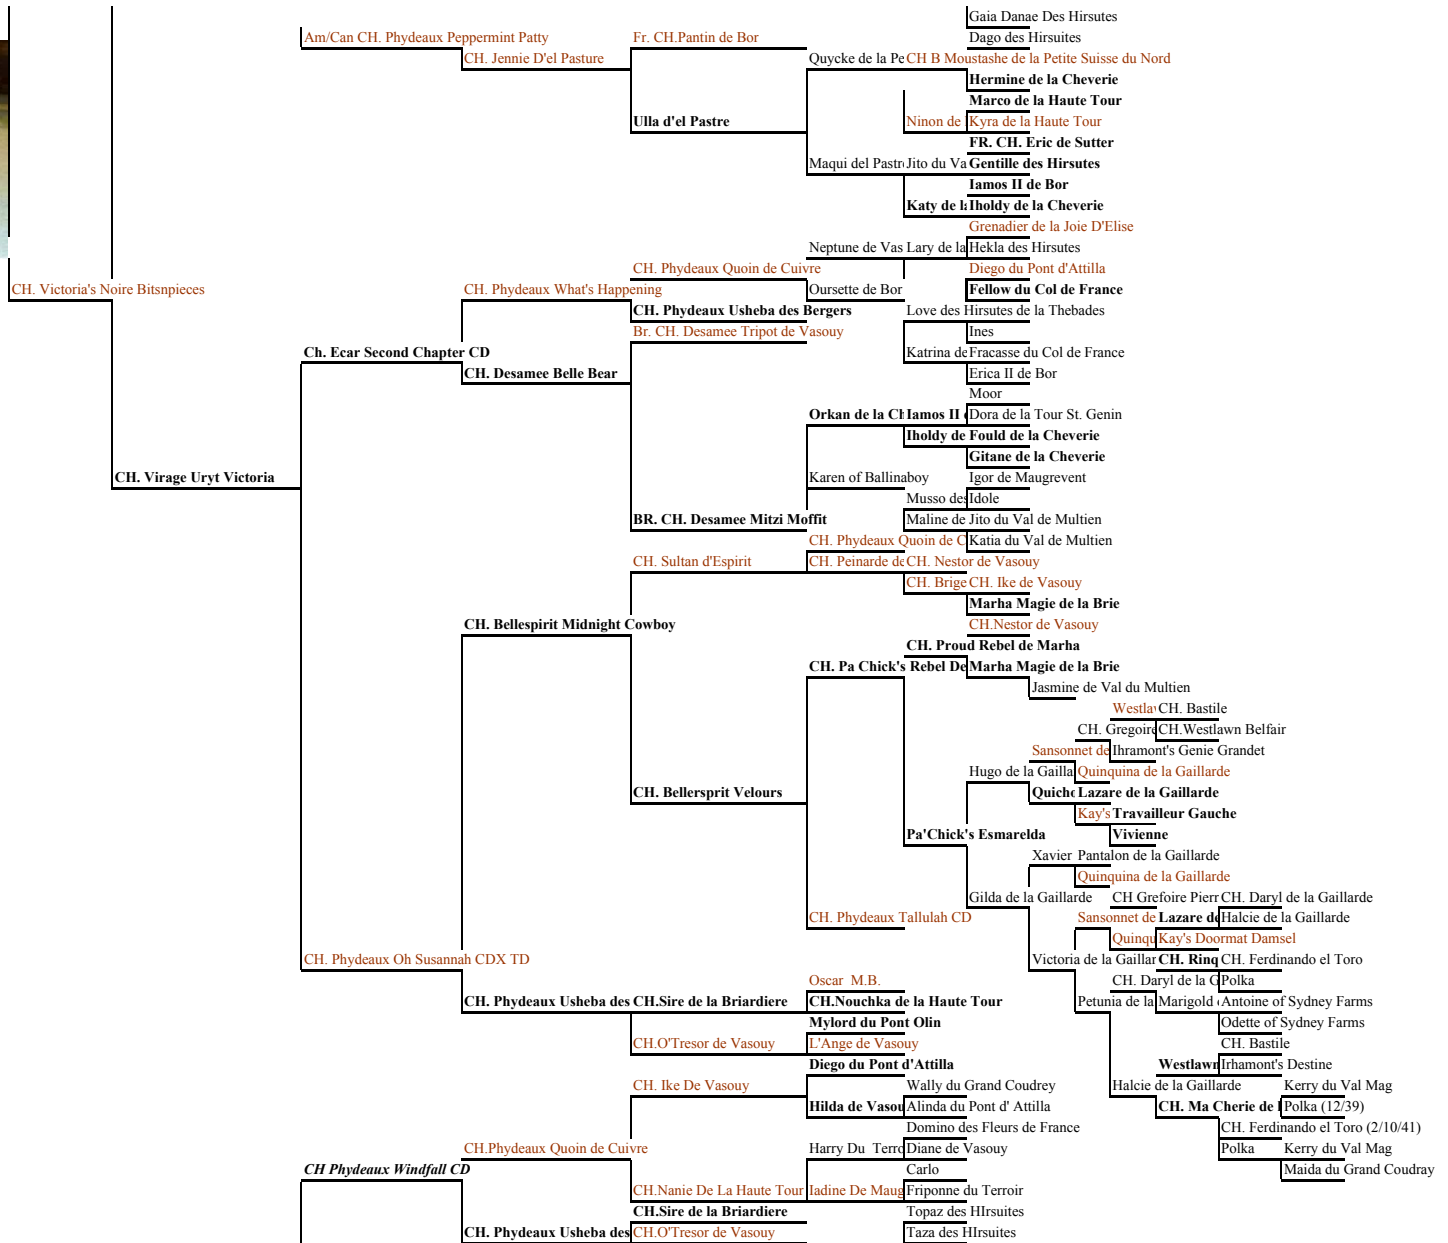

Breeders: Sharon Robinson & Robin Lytle

DOB:7/20/2000

"Romeo"

"Riva"

CH. Sagi Noire Cinnamon Spice

"Spice"

Italics=Hall of Fame