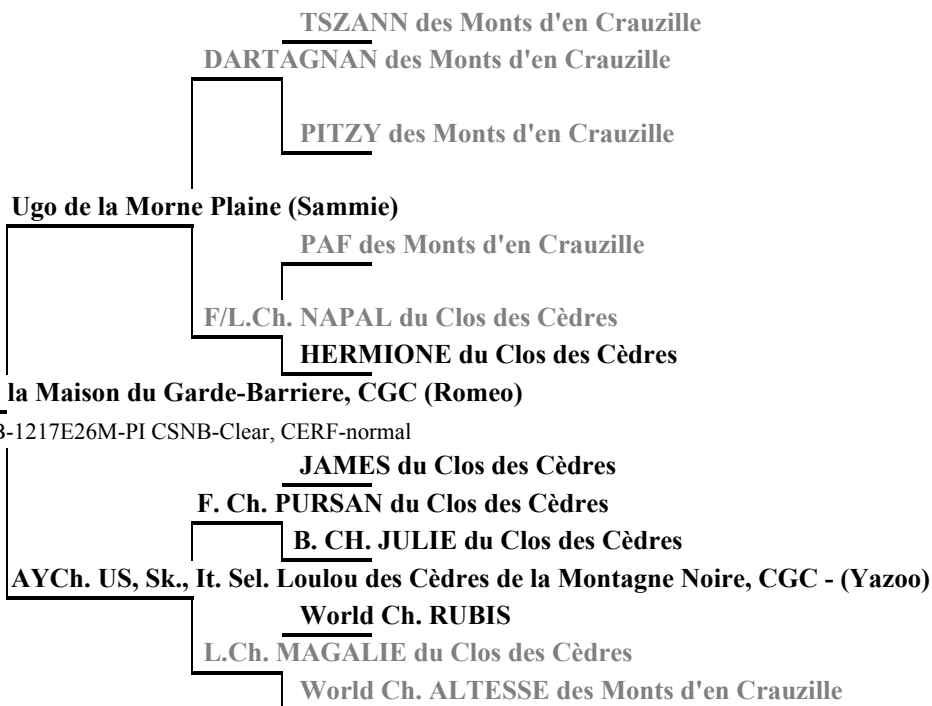

Sagi/Bailywick "T" litter

Breeders: Laura Rothermel, Jen Harbin, Lana Sheer
 DOB August 16, 2002

"Romeo"

"T" litter

Sagi Snoaire Midnight Matinee(Haley)
 OFA:FB999G27F, CERF-normal

"Haley"